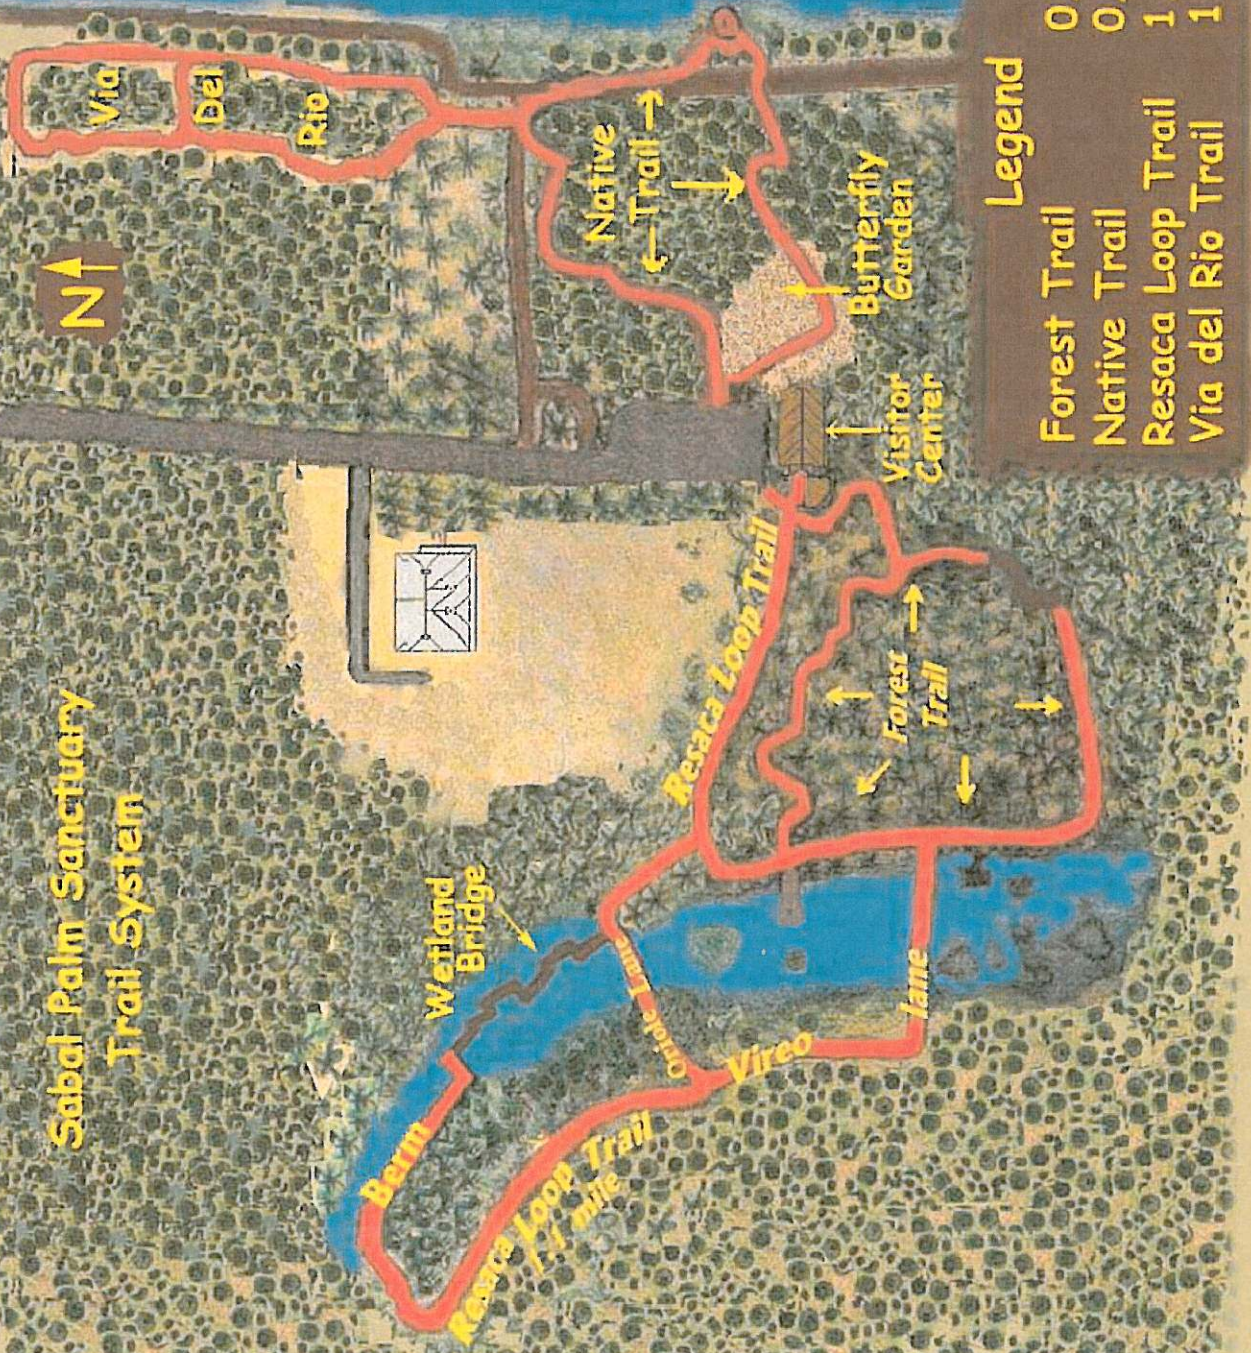

**Sabal Palm Sanctuary
Trail System**

MEXICO

Rio Grande

Legend

- Forest Trail 0.6 mile
- Native Trail 0.4 mile
- Resaca Loop Trail 1.1 mile
- Via del Rio Trail 1.2 mile