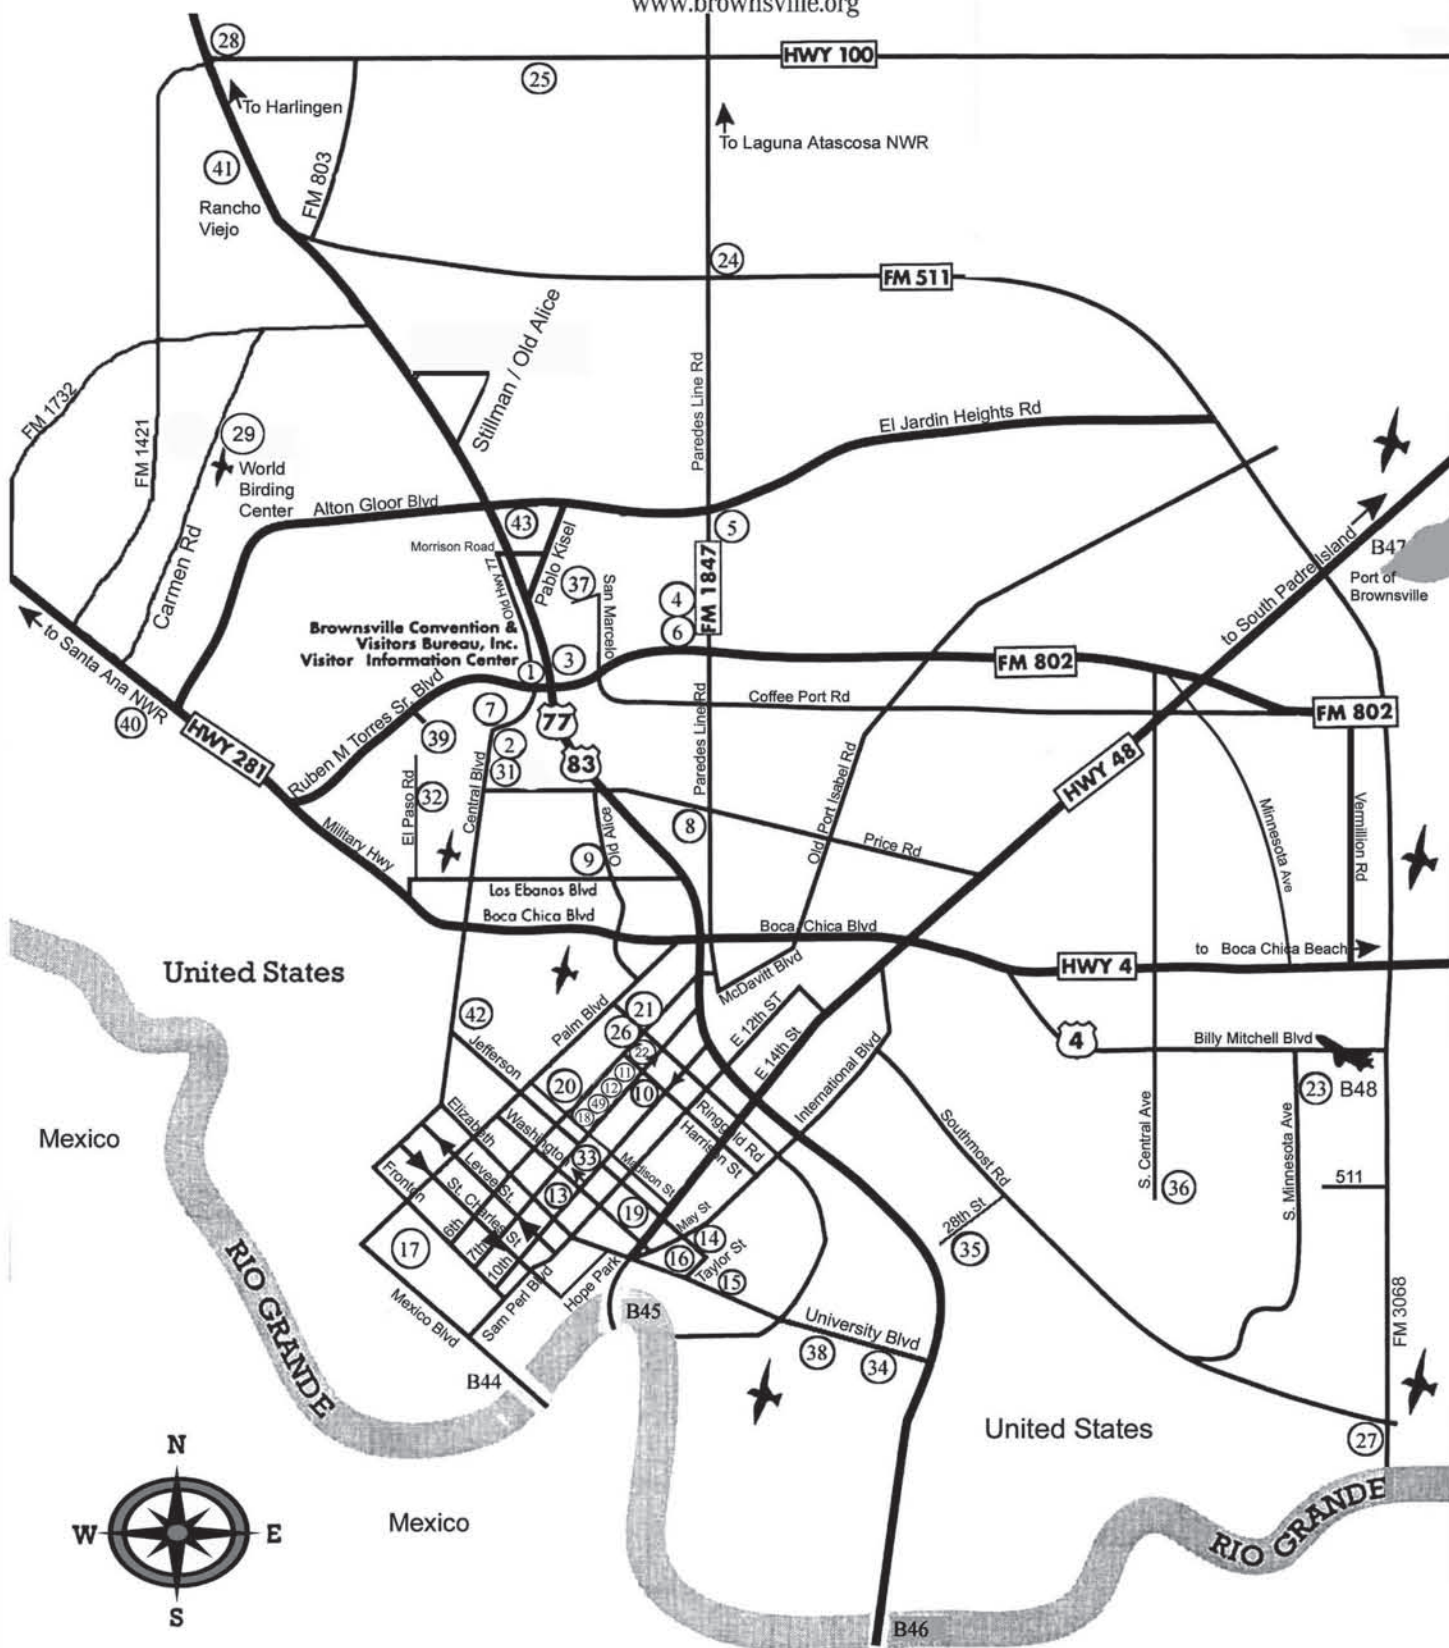

www.brownsville.org

Points of Interest

1. Brownsville Convention & Visitors Bureau Visitor Information Center
2. Brownsville Public Library
3. Sunrise Mall
4. Brownsville Events Center/Tennis Center
5. Texas Parks & Wildlife Dept.
6. Texas Dept. of Public Safety
7. Social Security Office
8. Brownsville Independent School District
9. United States Post Office
10. Cameron County Courthouse
11. Federal Courthouse
12. Brownsville Police Headquarters
13. City Hall
14. University of Texas at Brownsville/ Texas Southmost College
15. Chamber of Commerce
16. Fort Brown Memorial Center
17. UTB-TSC ITEC Campus
 - a. Economic Development Council
 - b. Mexican Consulate

Museums/Historical Sites

18. Historic Brownsville Museum

19. Stillman House/Heritage Complex
20. Old City Cemetery
21. Dean Porter Park
 - a. Children's Museum of Brownsville
 - b. Costumes of the Americas Museum
 - c. Camille Lightner Playhouse
 - d. Ringgold Civic Pavilion
22. Brownsville Art League/Museum of Fine Art
23. Commemorative Air Force Museum
24. Palo Alto Battlefield National Historic Site
25. Little Graceland Museum
49. Old City Cemetery Center

Nature Sites

26. Gladys Porter Zoo
27. Sabal Palm Audubon Sanctuary
28. Los Ebanos Preserve
29. Resaca de la Palma / World Birding Center
30. Birding Sites

Parks

31. Veteran's Park
32. Oliveira Park
33. Washington Park
34. Lincoln Park

Hospitals

42. Valley Baptist Medical Center - Brownsville
43. Valley Regional Medical Center

Ports of Entry

- B44. B&M International Bridge
- B45. Gateway International Bridge
- B46. Veteran's International Bridge
- B47. Port of Brownsville
- B48. Brownsville / South Padre Island International Airport